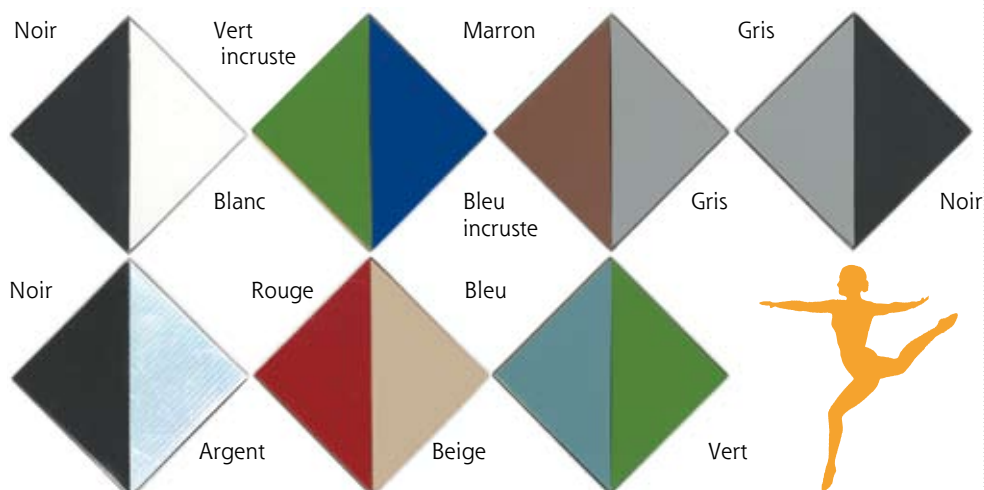

9220 LIQUIDE DE NETTOYAGE DE TAPIS KENT PAR 5L

8490 TAPIS DE DANSE KENT - M2
1,2 mm - 2000 g/m² - Larg. 1,60 m - 63" et 2 m en Noir/Blanc